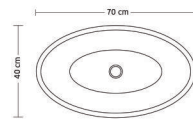

SQ-0021

Size 70 x 40 x 12 cm