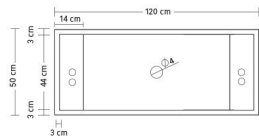

BELLINI

PDV11938

Size 120 x 50 x 20 cm

Available for custom size