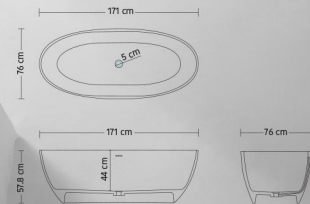

# MARION

PDB11946

Size 175.5 x 81 x 55 cm

Weight 175 kg  
Gross 246 kg  
Vol 315 L

# CAMILLE

PDB11947

Size 171 x 93 x 54.5 cm

Weight 162 kg  
Gross 238 kg  
Vol 265 L

# VERMER

PDV11948

Size 172 x 72.5 x 55.5 cm

Weight 145 kg  
Gross 211 kg  
Vol 265 L

## ORAZIO

PDV11929

Size 60 x 40 x 90 cm

Available for custom size