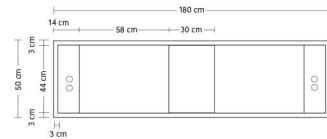

PALAZZO

PDV11931

Size 60 x 40 x 40 cm

Available for custom size

GUARDI

PDV11932

Size 180x 50 x 20 cm

Available for custom size