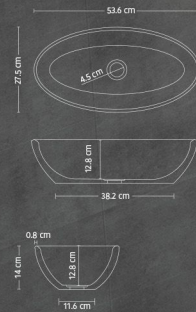

# PASSINI

PDV11934

Size 120 x 50 x 20 cm

Available for custom size

SQ-0022

Size 50 x 28.5 x 12.5 cm

SQ-0023

Size 60 x 38 x 13.5 cm

## SQ-0024

Size 65 x 42 x 15 cm

Weight 16 kg  
Gross 18 kg

## SQ-0025

Size 53.6 X 27.5 X 14 cm

Weight 5 kg  
Gross 7 kg

## SQ-0026

Size 40 x 40 x 11.7 cm

Weight 6 kg  
Gross 8 kg

Weight 10 kg  
Gross 12 kg