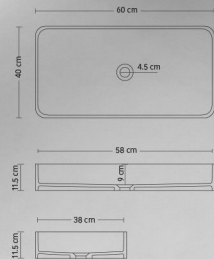

## SQ-0033

Size 43 x 43 x 15.5 cm

Weight 6.7 kg  
Gross 8 kg

## SQ-0034

Size 56 x 45 x 16.5 cm

Weight 12.5 kg  
Gross 14.5 kg

## SQ-0035

Size 60 x 40 x 11.5 cm

Weight 11 kg  
Gross 13 kg

# SQ-0036

Size 80 x 40 x 11.5 cm

Weight 14.5 kg  
Gross 16.5 kg

OUR PRODUCTS HAVE REACHED MARKET IN ALL OVER THE WORLD

Ana Villas - Sri Lanka  
Apogee Physicians - AZ  
Ayada Resort - Maldives  
Carnival Cruise Line - Grand Turk Port  
Chicago Jesuit Academy - IL  
Clemson University Stadium - SC  
Dart Neuroscience - CA  
Discover Financial Services - IL