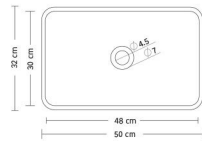

SQ-0001

Size 50 x 32 x 10 cm