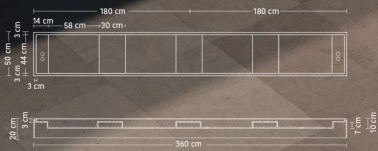

ROSSETTI

PDV11933

Size 360 x 50 x 20 cm

Available for custom size