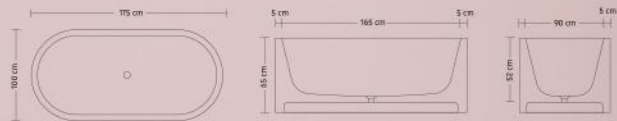

LOUIS

PDB11927

Size 175 x 100 x 65 cm

Available for custom size