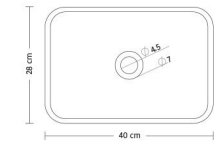

## PAOLO

PDB11928

Size 80 x 50.5 x 18.5 cm

# VAGGIO

PDV11929

Size 304 x 56 x 12 cm

Also available:	Length
Single Station	76 cm
Two Station	156 cm
Three Station	228 cm
Four Station	304 cm

# SQ-0021

Size 70 x 40 x 12 cm

SQ-0001

Size 50 x 32 x 10 cm

SQ-0002

Size 50 x 35 x 12 cm

## SQ-0004

Size 40 x 28 x 12 cm