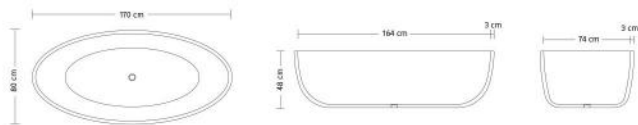

CARRA

PDB11926

Size 170 x 80 x 48 cm

Available for custom size