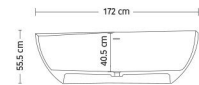

VERMER

PDV11948

Size 172 x 72.5 x 55.5 cm

Weight 145 kg
Gross 211 kg
Vol 265 L