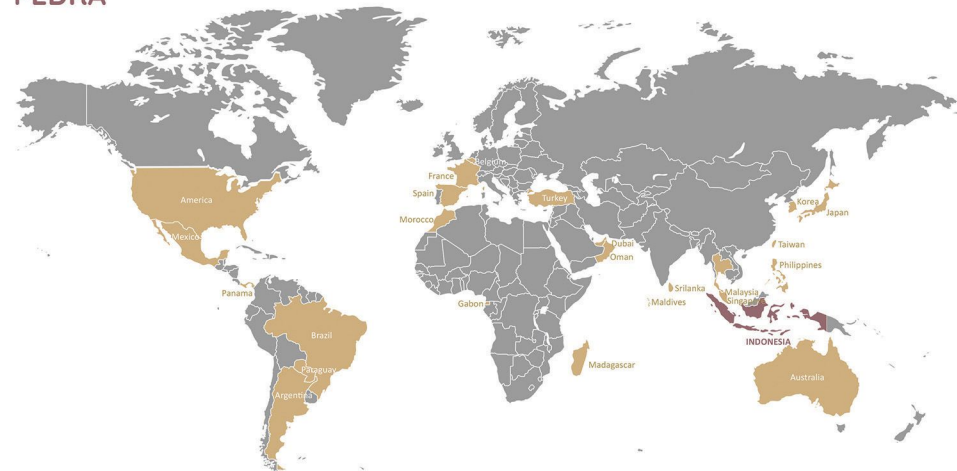

# SQ-0036

Size 80 x 40 x 11.5 cm

Weight 14.5 kg  
Gross 16.5 kg

OUR PRODUCTS HAVE REACHED MARKET IN ALL OVER THE WORLD

Ana Villas - Sri Lanka  
Apogee Physicians - AZ  
Ayada Resort - Maldives  
Carnival Cruise Line - Grand Turk Port  
Chicago Jesuit Academy - IL  
Clemson University Stadium - SC  
Dart Neuroscience - CA  
Discover Financial Services - IL

LSU University - LA  
Maui Ocean Centre - HI  
Monterey Bay Aquarium - CA  
Nassau University Medical Center - NY  
Netflix - CA  
One 90 Apartments - TX  
Park Hyatt - Maldives  
Phillip Morris USA Plant - NC