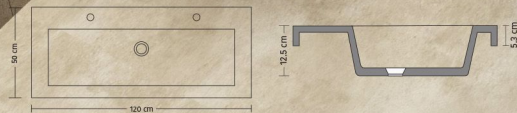

PASSINI

PDV11934

Size 120 x 50 x 20 cm

Available for custom size