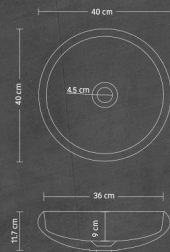

## SQ-0024

Size 65 x 42 x 15 cm

Weight 16 kg  
Gross 18 kg

## SQ-0025

Size 53.6 X 27.5 X 14 cm

Weight 5 kg  
Gross 7 kg

## SQ-0026

Size 40 x 40 x 11.7 cm

Weight 6 kg  
Gross 8 kg

Weight 10 kg  
Gross 12 kg