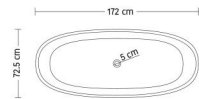

VERMER

PDV11948

Size 172 x 72.5 x 55.5 cm

Weight 145 kg
Gross 211 kg
Vol 265 L