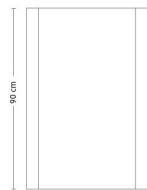

# SWANSON

PDV11949

Size 171 x 76 x 57.8 cm

Weight 150 kg  
Gross 219 kg  
Vol 245 L

## ORAZIO

PDV11929

Size 60 x 40 x 90 cm

Available for custom size

## PISSARO

PDV11930

Size 60 x 40 x 40 cm

Available for custom size