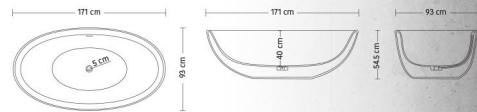

CAMILLE

PDB11947

Size 171 x 93 x 54.5 cm

Weight 162 kg
Gross 238 kg
Vol 265 L