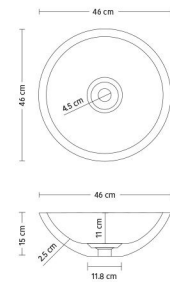

## SQ-0025

Size 53.6 X 27.5 X 14 cm

Weight 5 kg  
Gross 7 kg

## SQ-0026

Size 40 x 40 x 11.7 cm

Weight 6 kg  
Gross 8 kg

Weight 10 kg  
Gross 12 kg

## SQ-0027

Size 60 x 40 x 11.2 cm

SQ-0028

Size 59 x 35 x 11.5 cm

Weight 6.5 kg  
Gross 8.5 kg

SQ-0029

Size 46 x 46 x 15 cm

Weight 13.5 kg  
Gross 15 kg

SQ-0030

Size 42 x 42 x 16.5 cm

Weight 10 kg  
Gross 12 kg

SQ-0031

Size 40 x 40 x 32 cm

Weight 20 kg  
Gross 22 kg