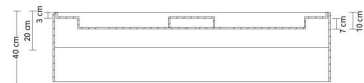

PALAZZO

PDV11931

Size 60 x 40 x 40 cm

Available for custom size

GUARDI

PDV11932

Size 180x 50 x 20 cm

Available for custom size